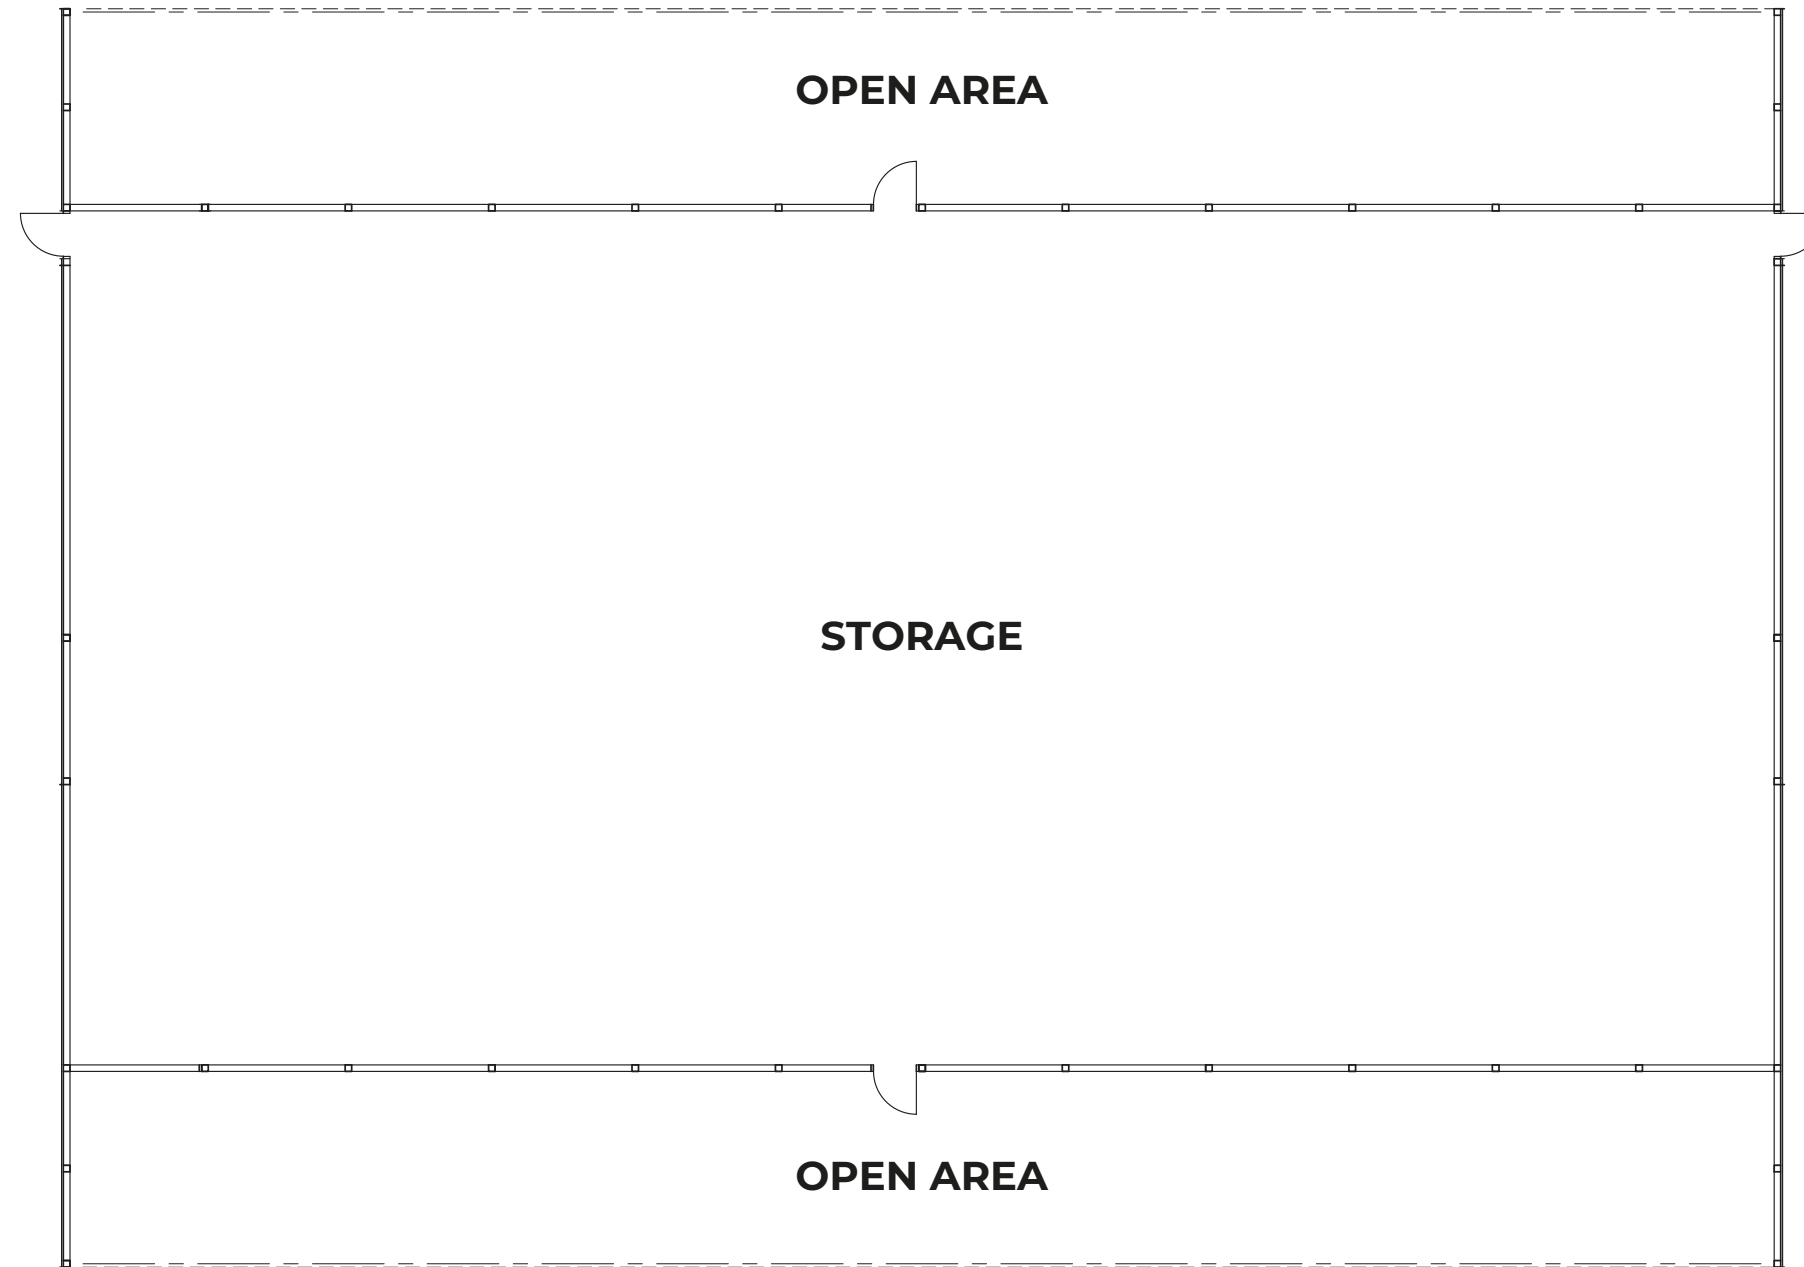

BRIGHTPOINT

REAL ESTATE

1425 E 86TH ST, SUITE 212,
INDIANAPOLIS, IN 46260

Building 02
±10,560 SF