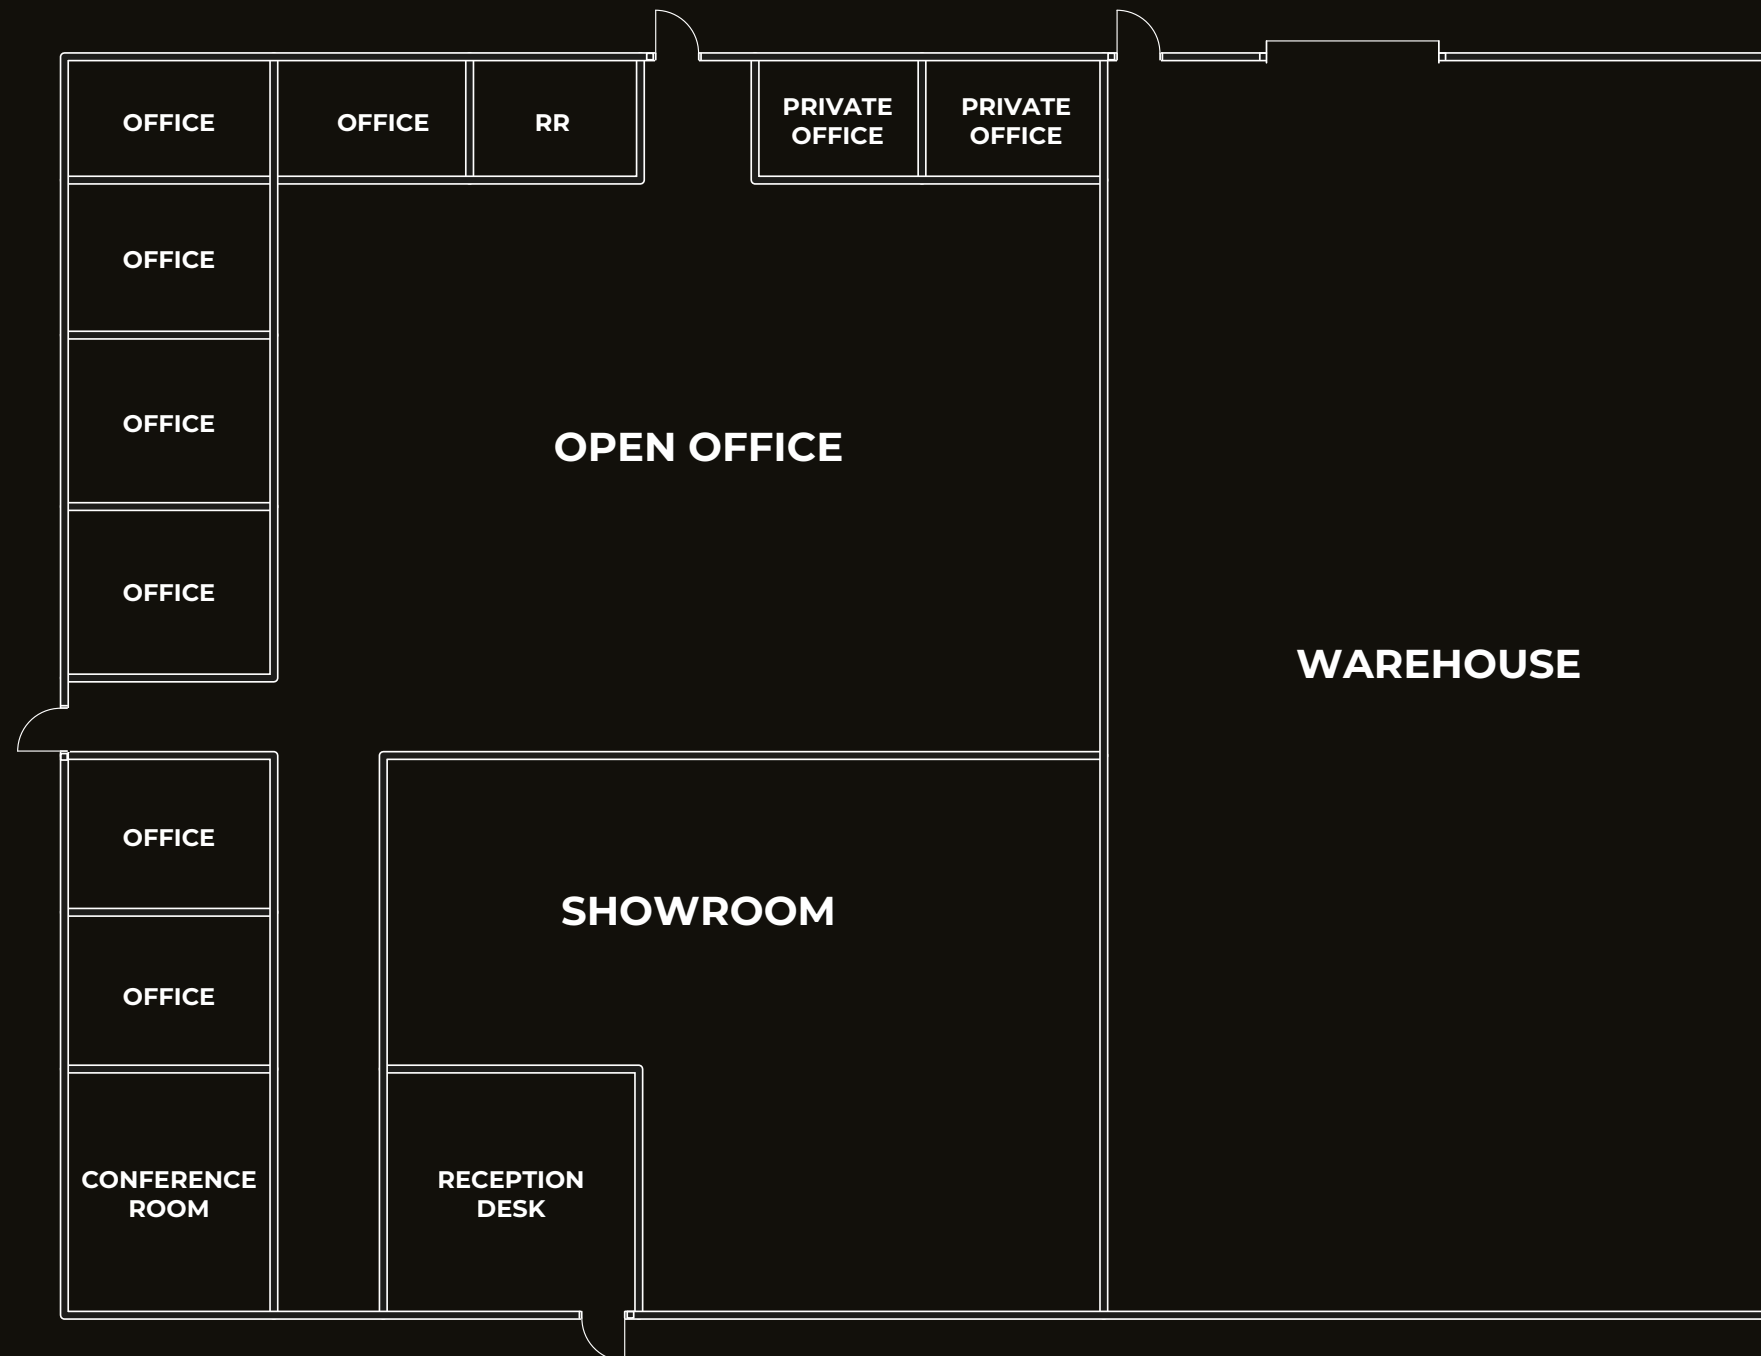

BRIGHTPOINT

REAL ESTATE

1425 E 86TH ST, SUITE 212,
INDIANAPOLIS, IN 46260

Building 03
±13,984 SF

BRIGHTPOINT

REAL ESTATE

1425 E 86TH ST, SUITE 212,
INDIANAPOLIS, IN 46260

Building 03
±13,984 SF