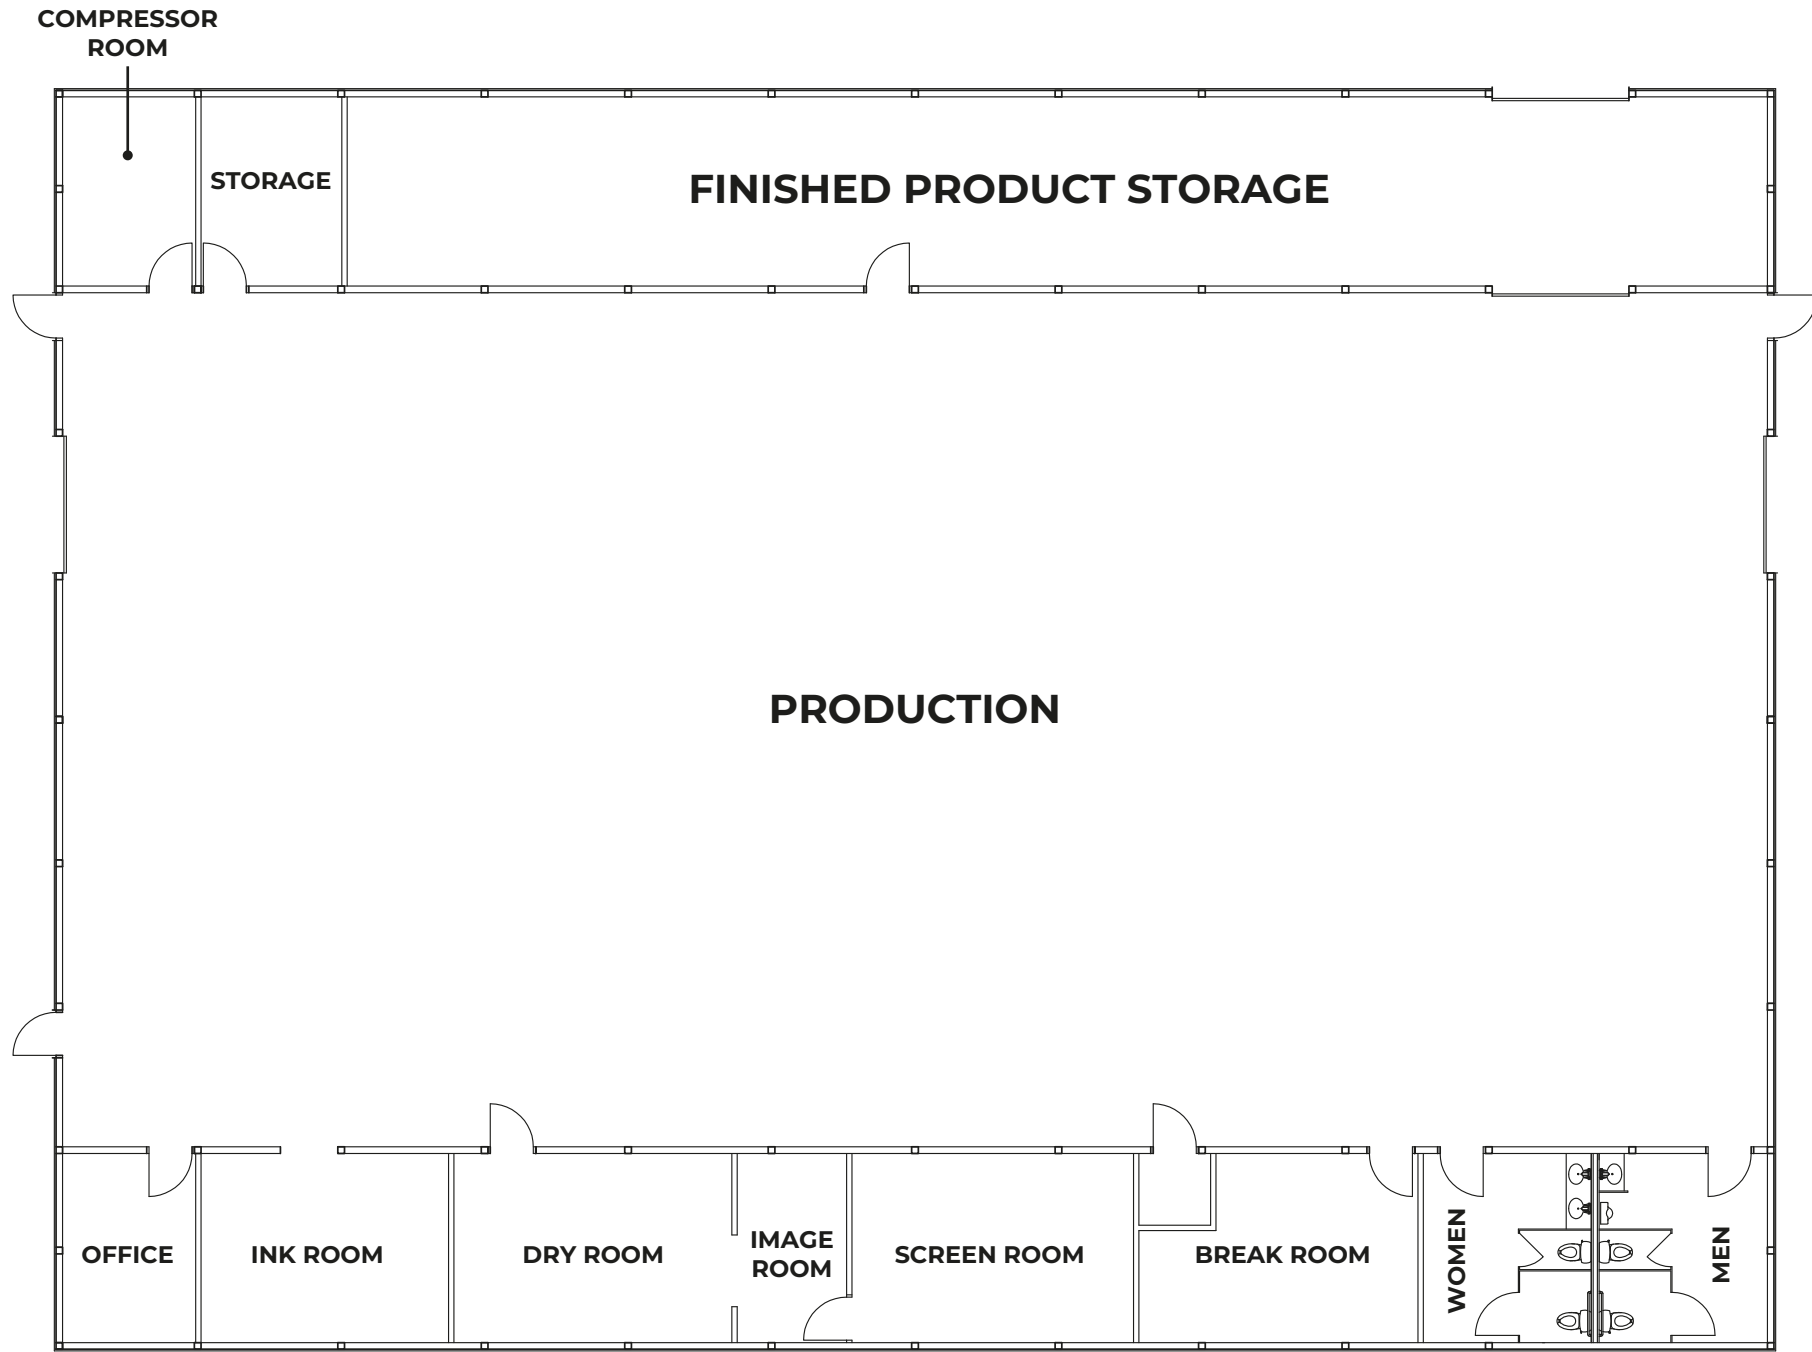

BRIGHTPOINT

REAL ESTATE

1425 E 86TH ST, SUITE 212,
INDIANAPOLIS, IN 46260

Building 01
±10,560 SF

BRIGHTPOINT

REAL ESTATE

1425 E 86TH ST, SUITE 212,
INDIANAPOLIS, IN 46260

Building 01
±10,560 SF