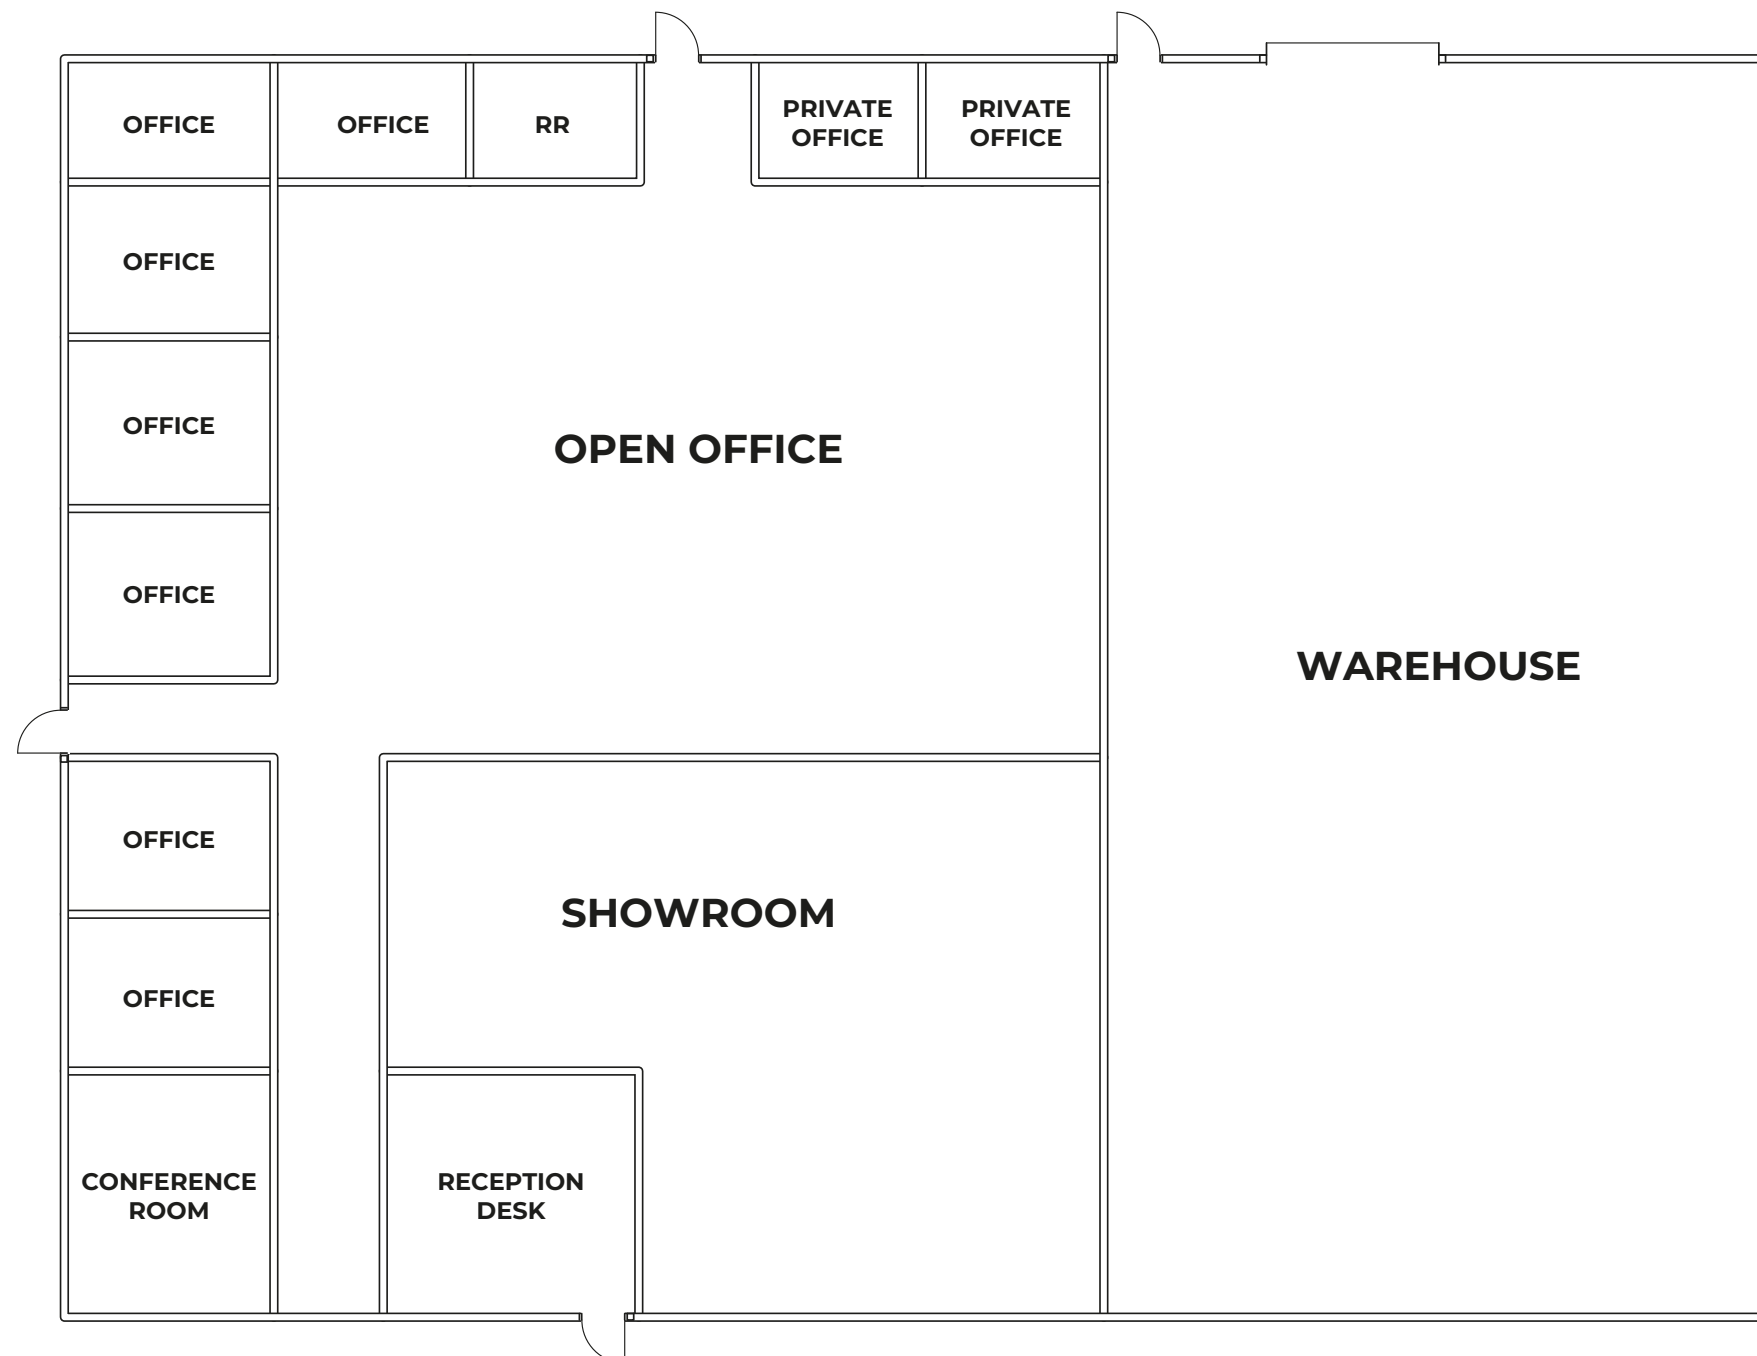

BRIGHTPOINT

REAL ESTATE

1425 E 86TH ST, SUITE 212,
INDIANAPOLIS, IN 46260

Building 03
±13,984 SF