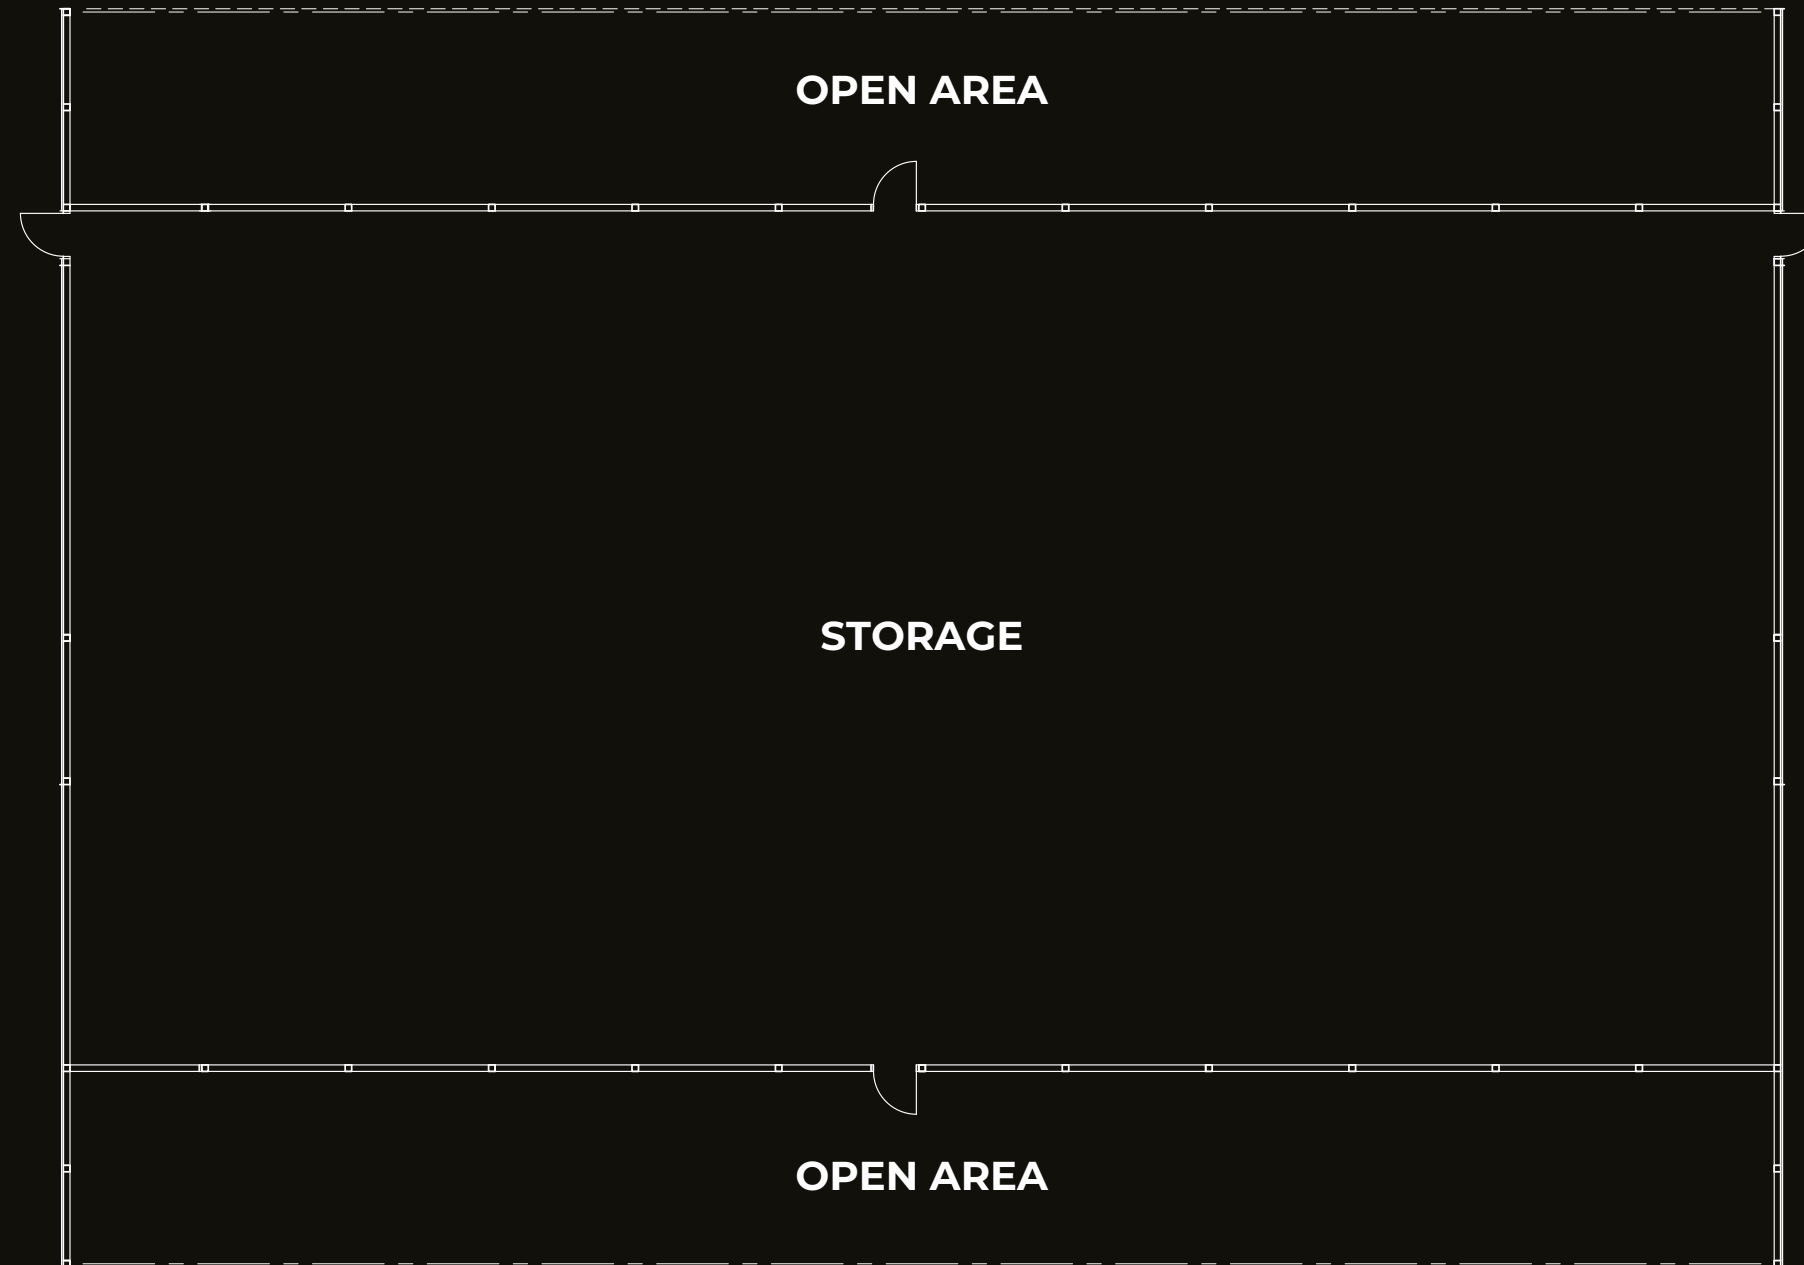

BRIGHTPOINT

REAL ESTATE

1425 E 86TH ST, SUITE 212,
INDIANAPOLIS, IN 46260

Building 02
±10,560 SF

BRIGHTPOINT

REAL ESTATE

1425 E 86TH ST, SUITE 212,
INDIANAPOLIS, IN 46260

Building 02
±10,560 SF