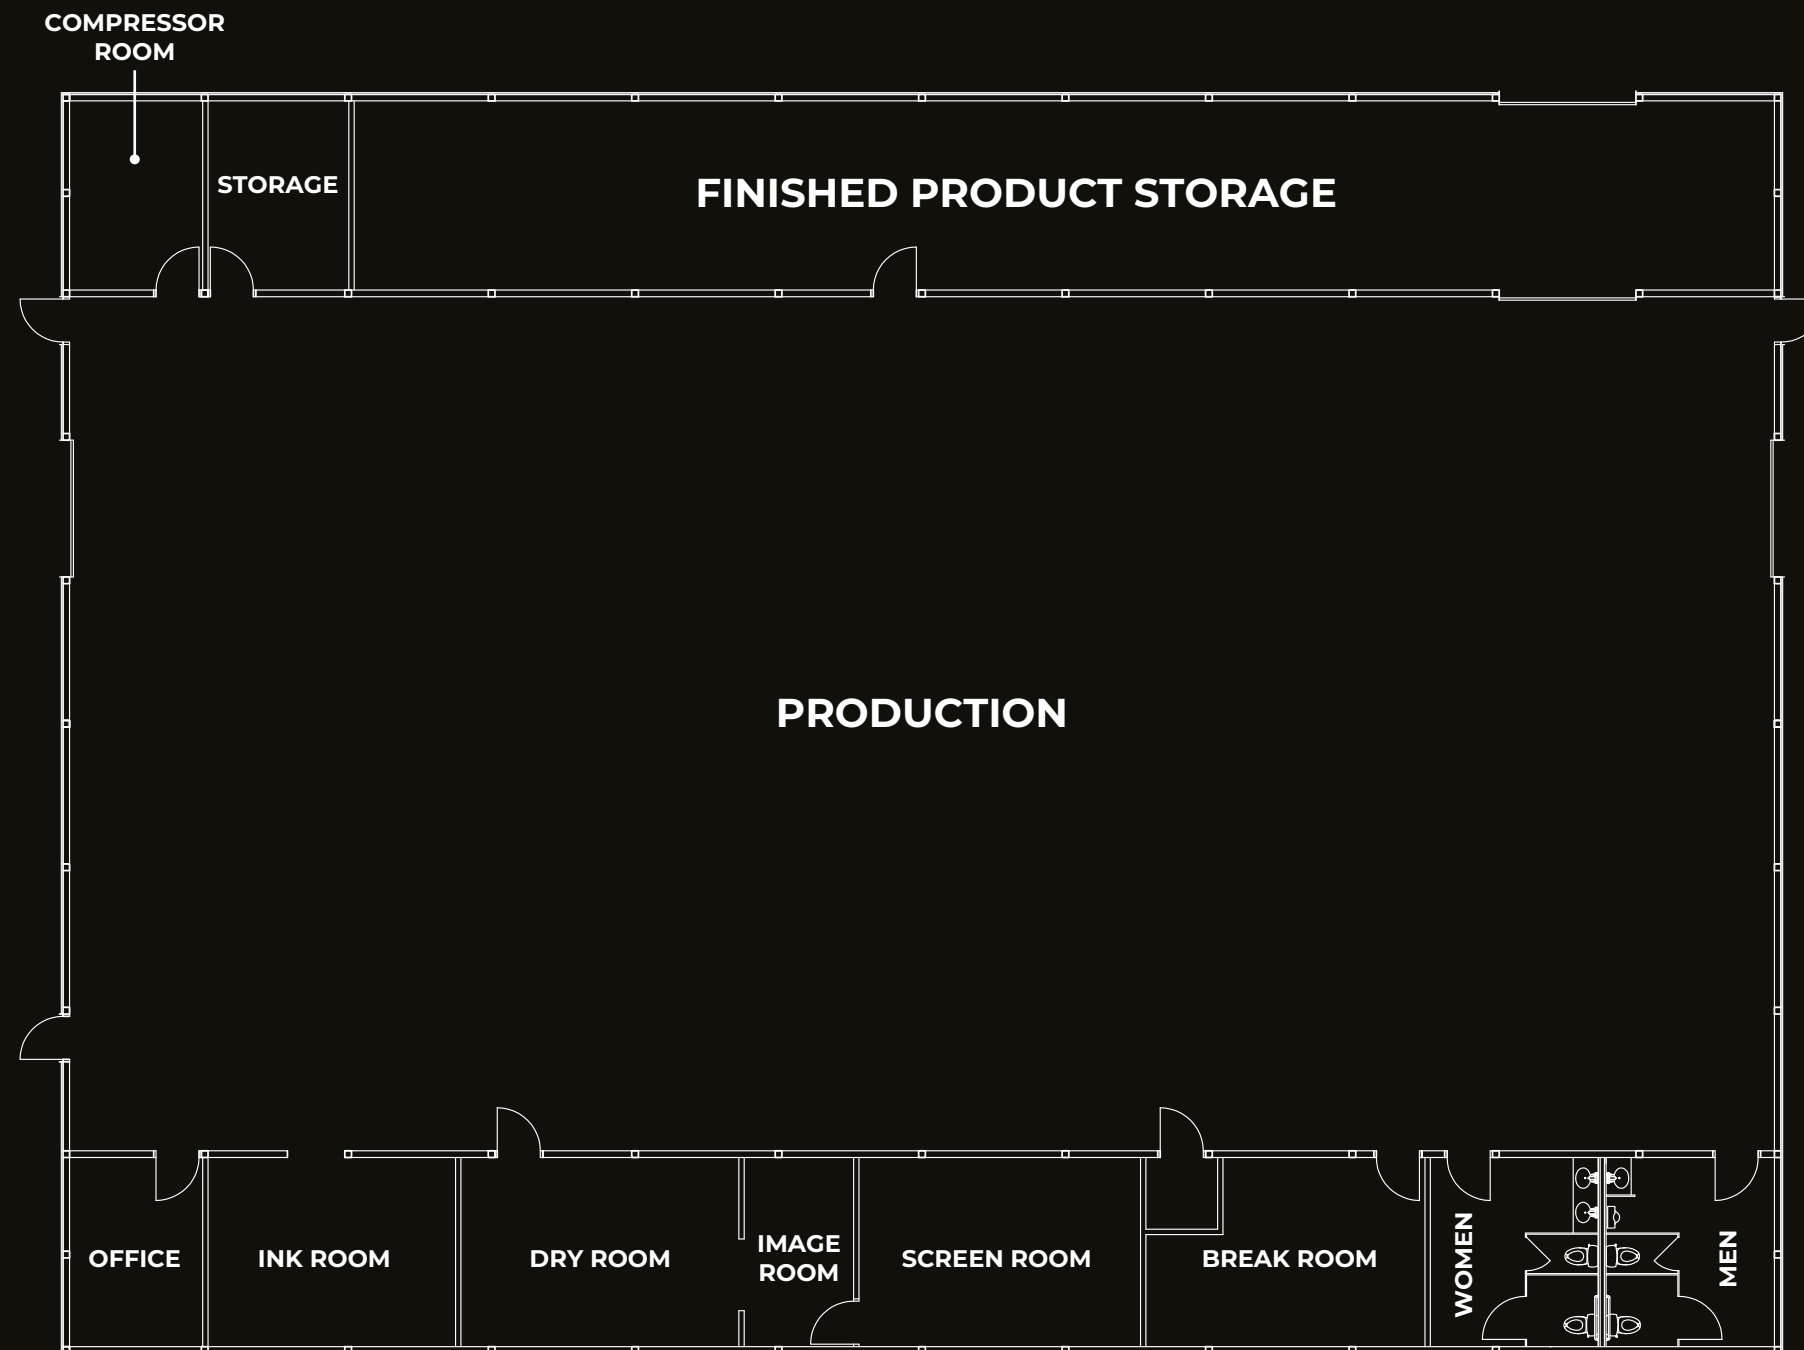

BRIGHTPOINT

REAL ESTATE

1425 E 86TH ST, SUITE 212,
INDIANAPOLIS, IN 46260

Building 01
±10,560 SF

BRIGHTPOINT

REAL ESTATE

1425 E 86TH ST, SUITE 212,
INDIANAPOLIS, IN 46260

Building 01
±10,560 SF