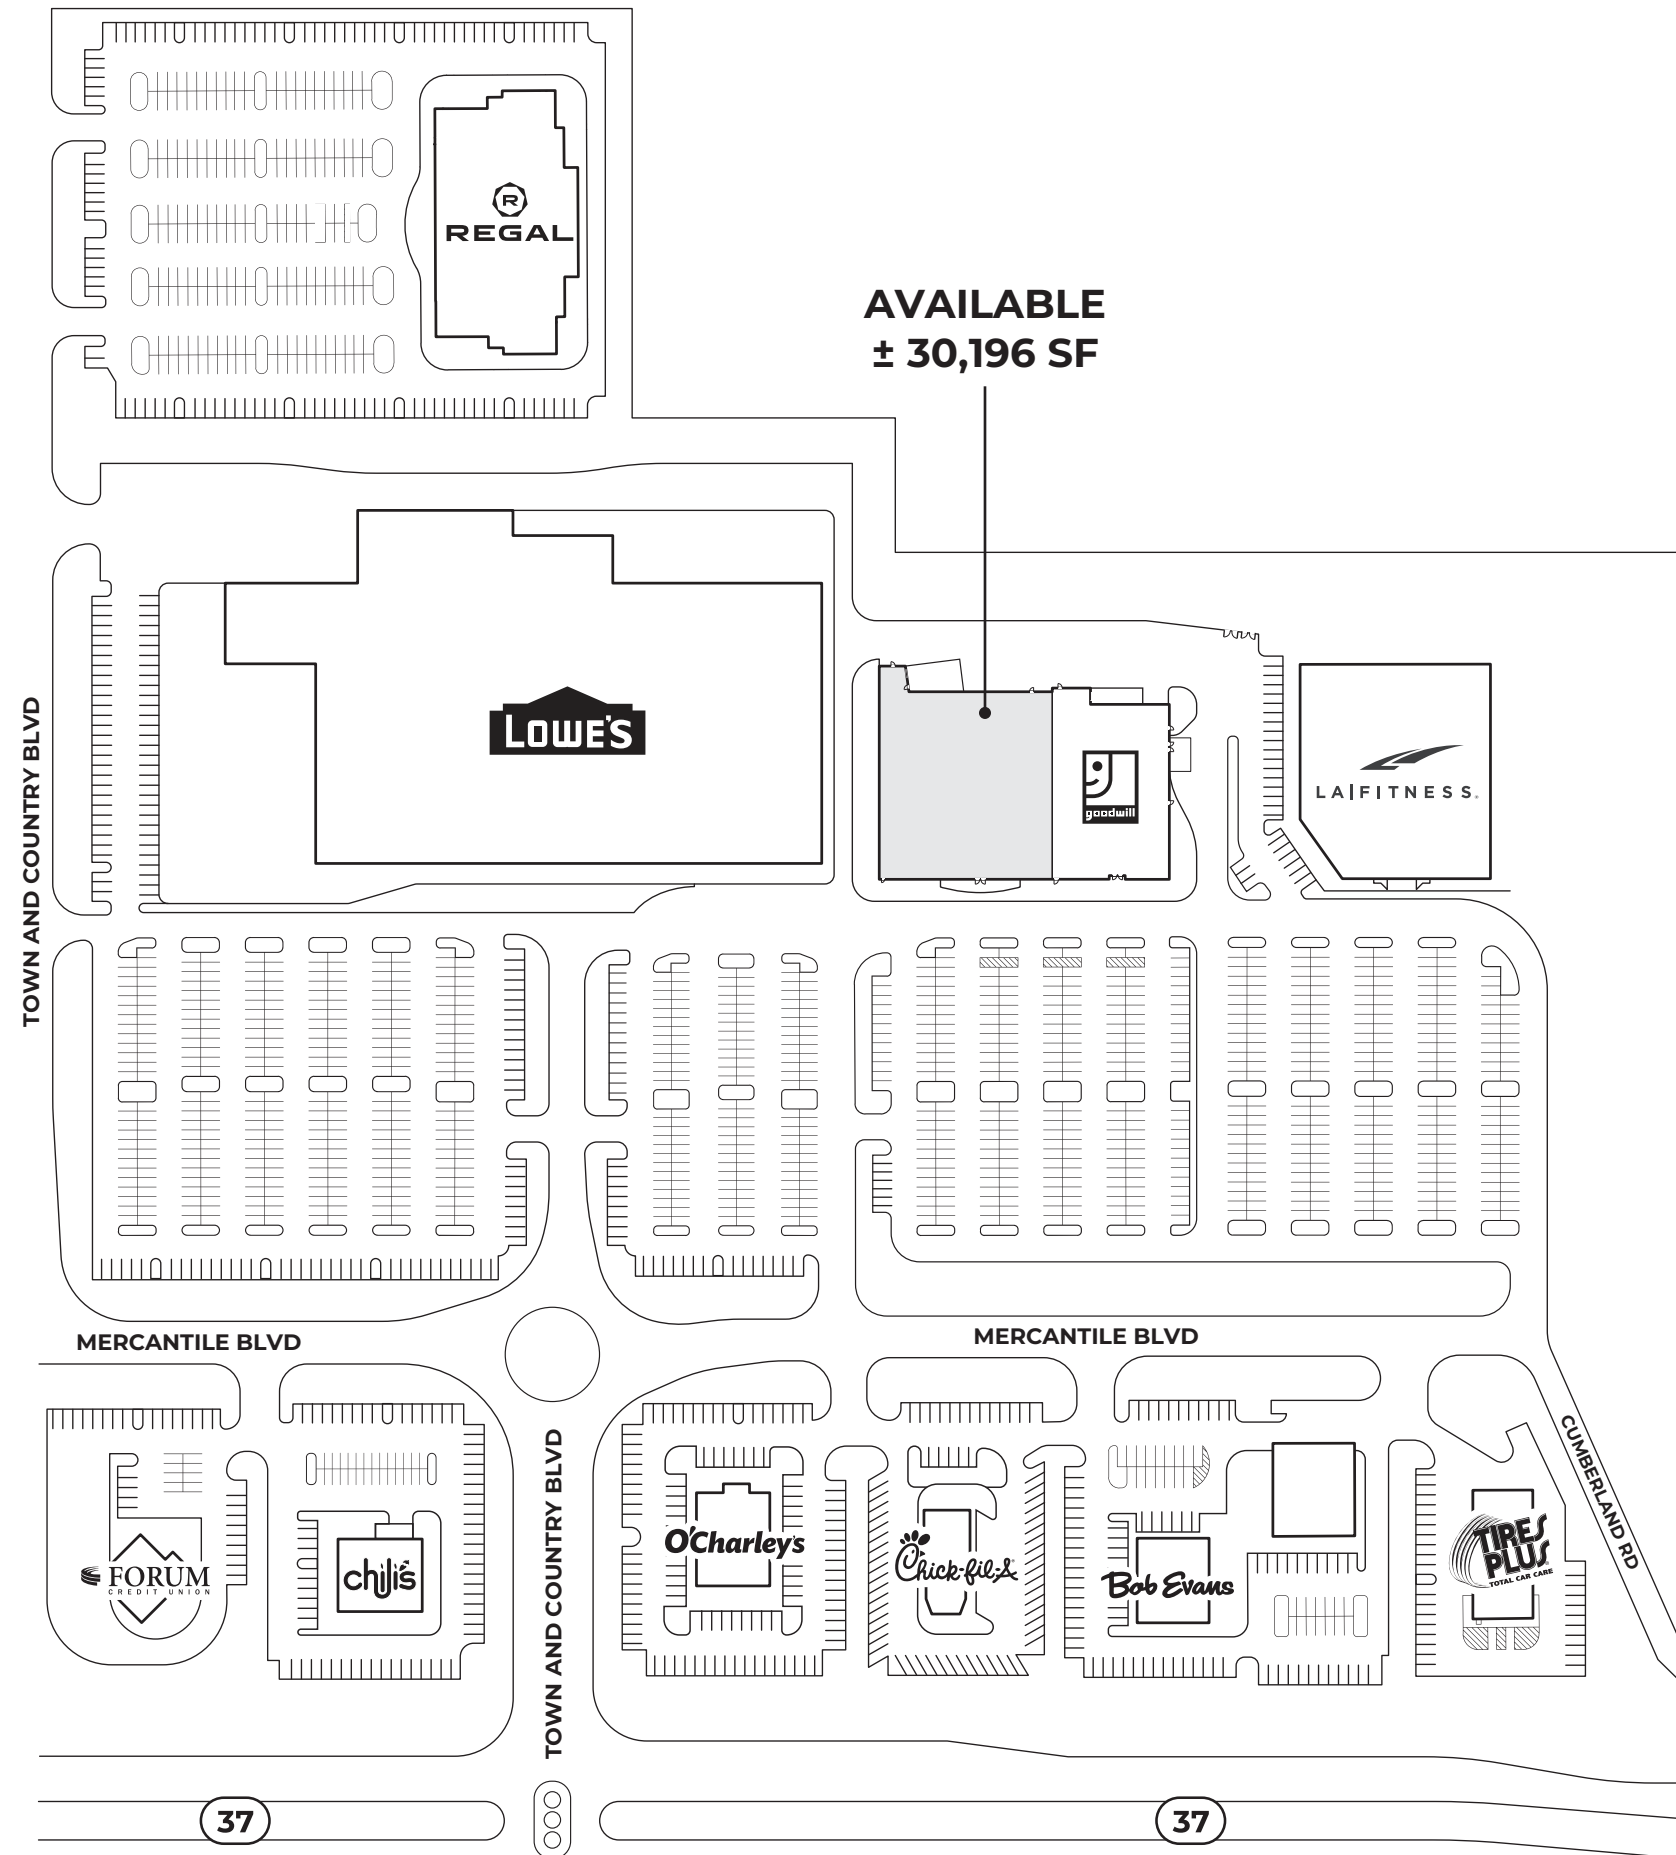

BRIGHTPOINT

REAL ESTATE

1425 E 86TH ST, SUITE 212,
INDIANAPOLIS, IN 46260

BRIGHTPOINT

REAL ESTATE

1425 E 86TH ST, SUITE 212,
INDIANAPOLIS, IN 46260