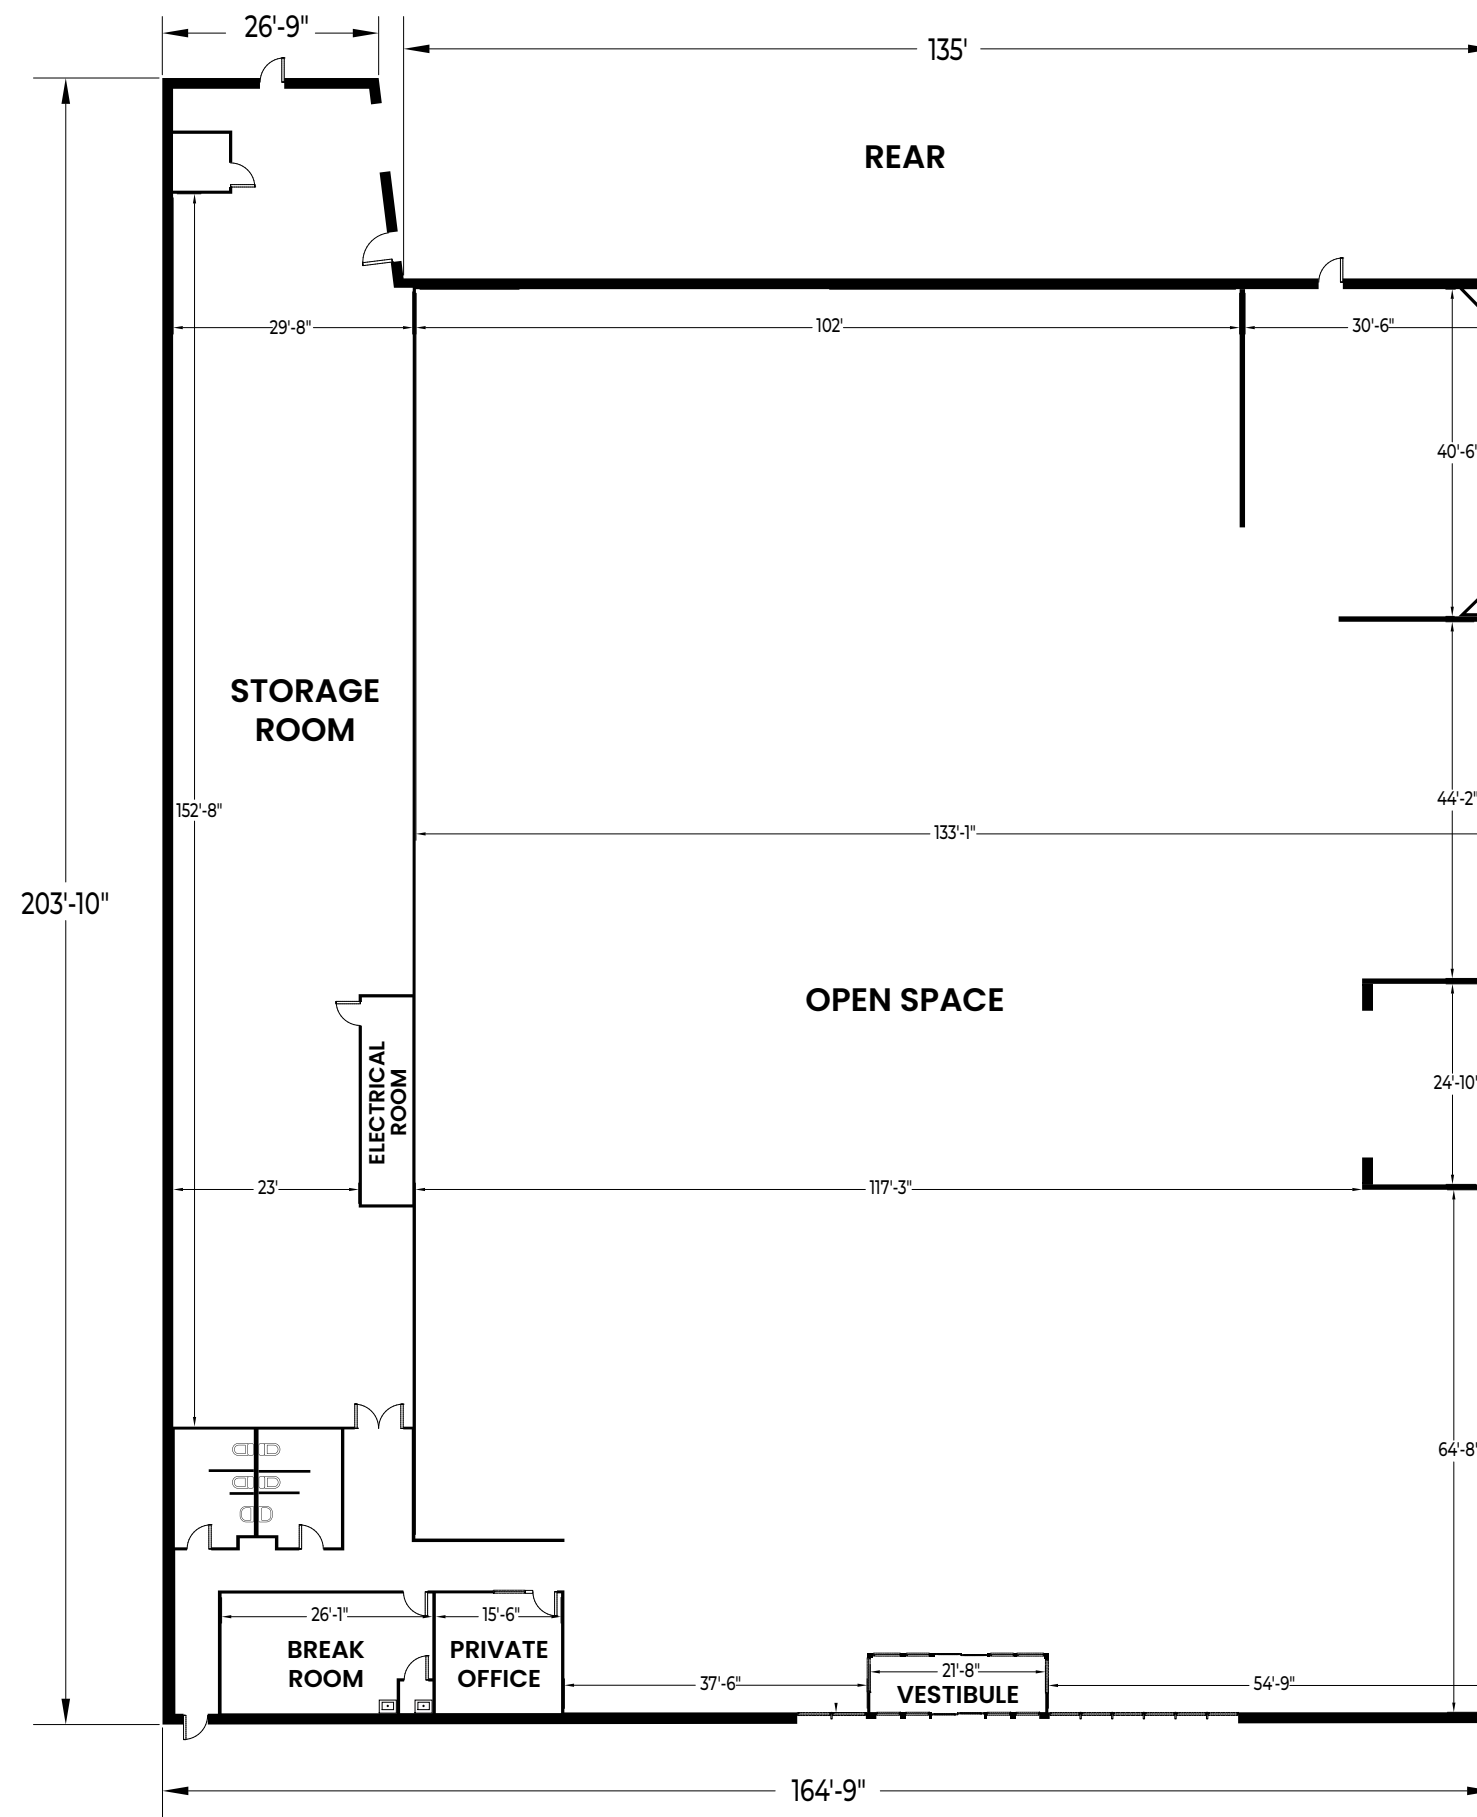

BRIGHTPOINT

REAL ESTATE

1425 E 86TH ST, SUITE 212,
INDIANAPOLIS, IN 46260

AVAILABLE
± 30,196 SF

BRIGHTPOINT

REAL ESTATE

1425 E 86TH ST, SUITE 212,
INDIANAPOLIS, IN 46260

AVAILABLE
± 30,196 SF