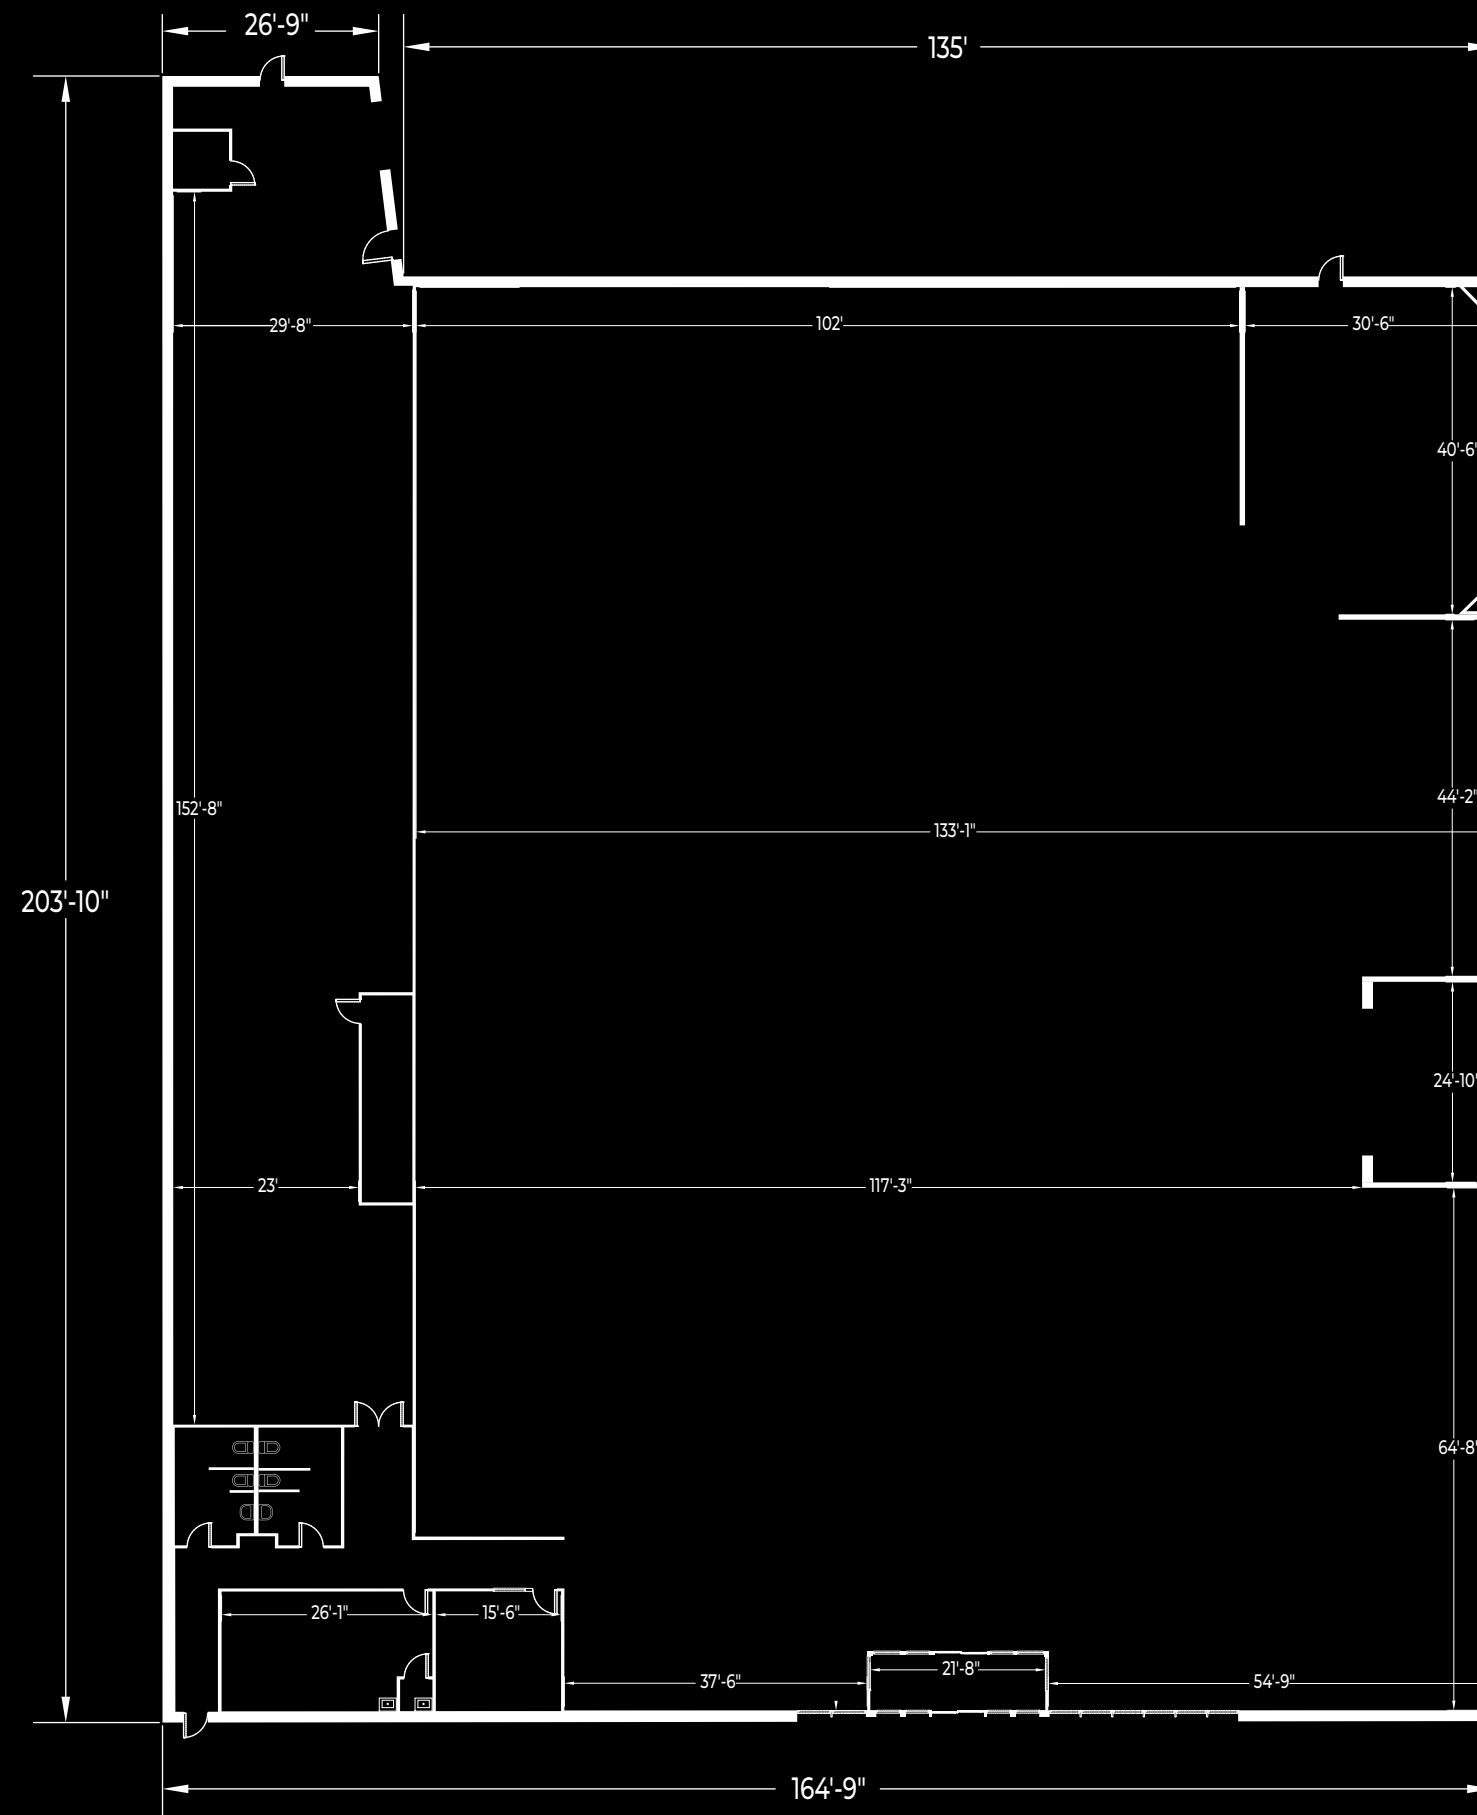

BRIGHTPOINT

REAL ESTATE

1425 E 86TH ST, SUITE 212,
INDIANAPOLIS, IN 46260

AVAILABLE
± 30,196 SF

BRIGHTPOINT

REAL ESTATE

1425 E 86TH ST, SUITE 212,
INDIANAPOLIS, IN 46260

AVAILABLE
± 30,196 SF