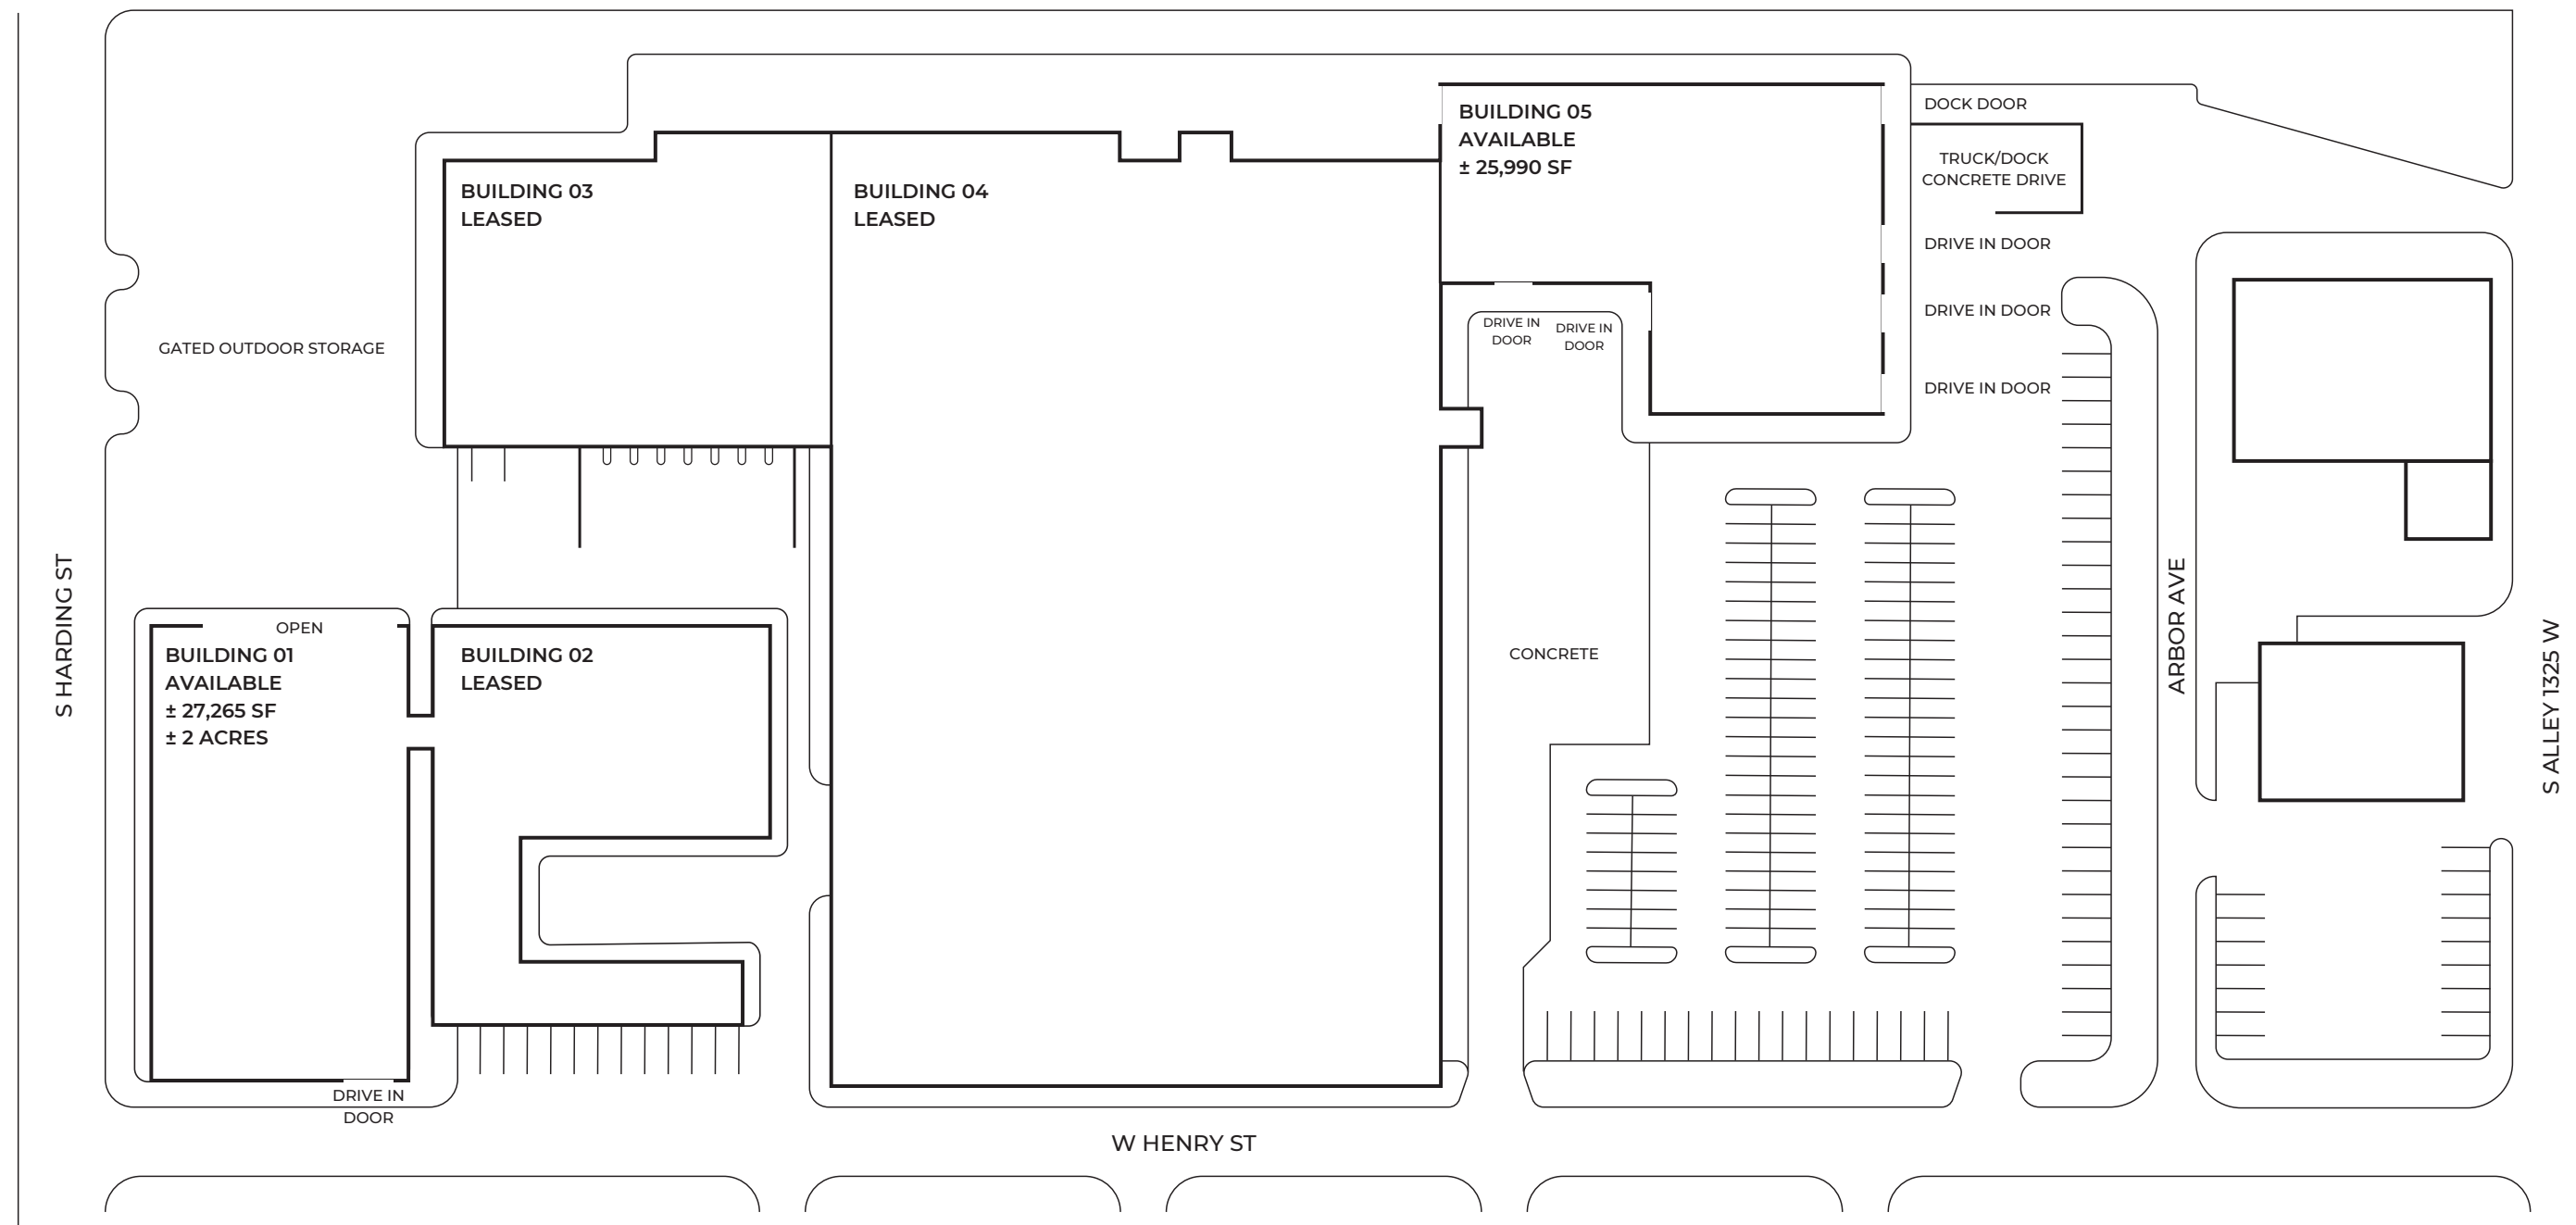

BOUTIQUE HOTEL – DEVELOPMENT SITE

TOTAL SQUARE FOOTAGE AVAILABLE

BUILDING 01	± 27,265 SF	AVAILABLE
BUILDING 02		LEASED
BUILDING 03		LEASED
BUILDING 04		LEASED
BUILDING 05	± 25,990 SF	AVAILABLE