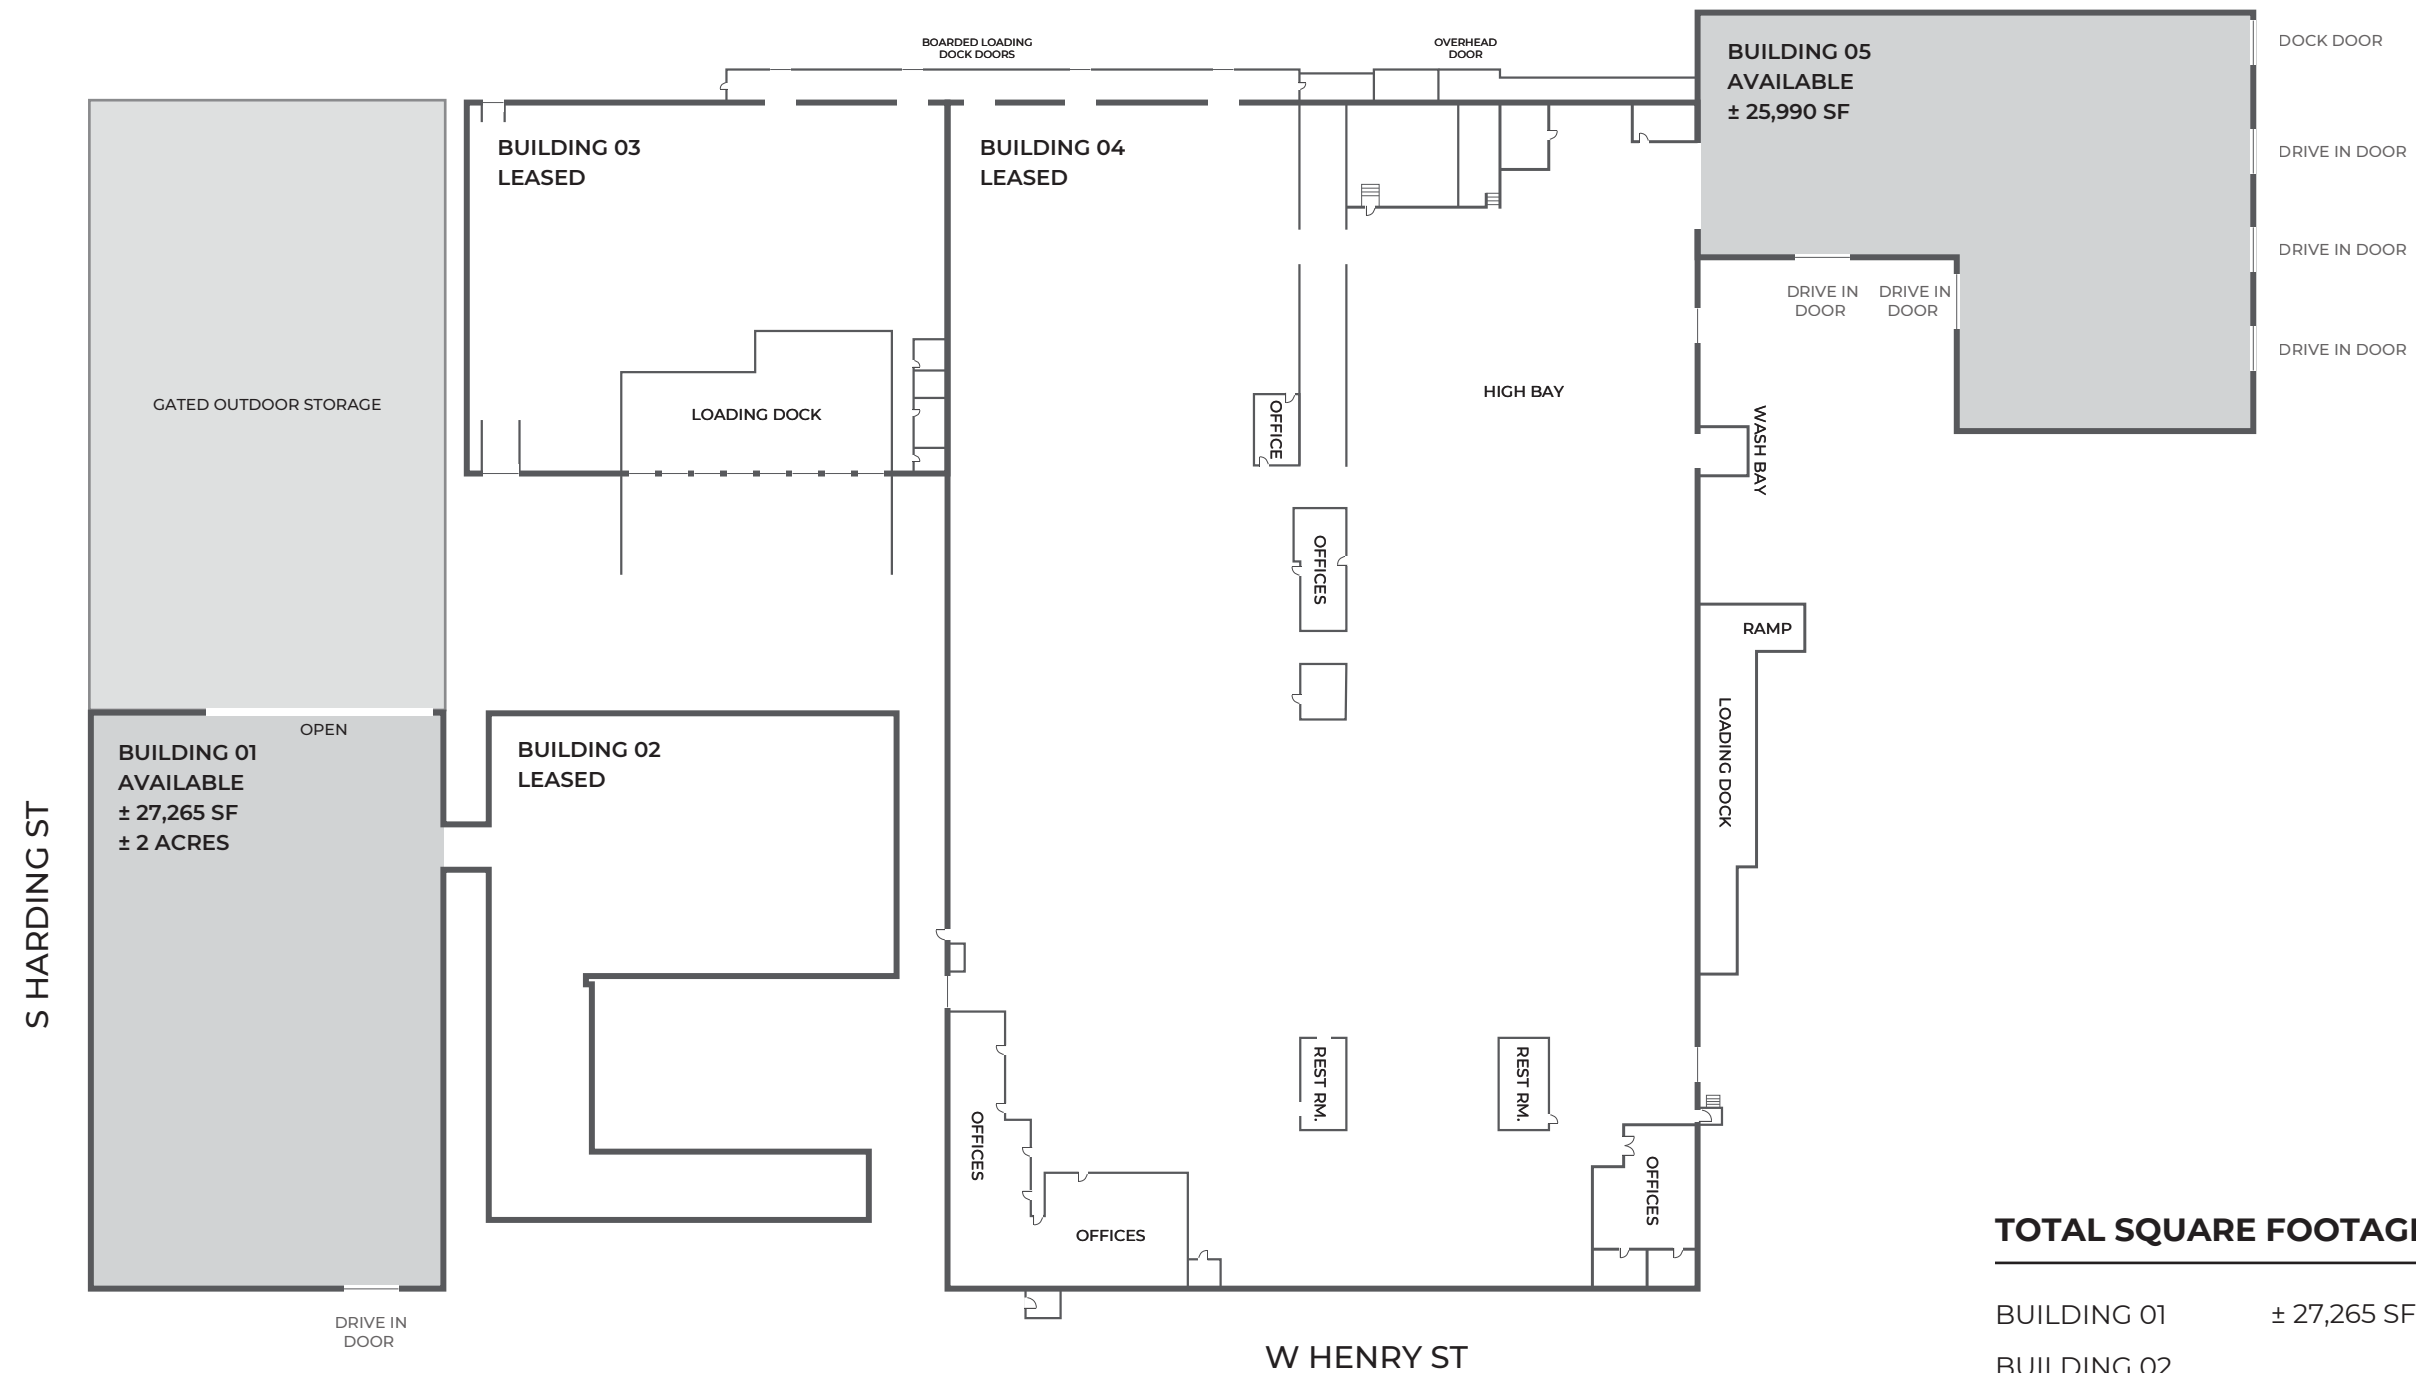

BRIGHTPOINT

REAL ESTATE

1428 W HENRY ST
INDIANAPOLIS, IN 46221

TOTAL SQUARE FOOTAGE AVAILABLE

BUILDING 01	± 27,265 SF	AVAILABLE
BUILDING 02		LEASED
BUILDING 03		LEASED
BUILDING 04		LEASED
BUILDING 05	± 25,990 SF	AVAILABLE